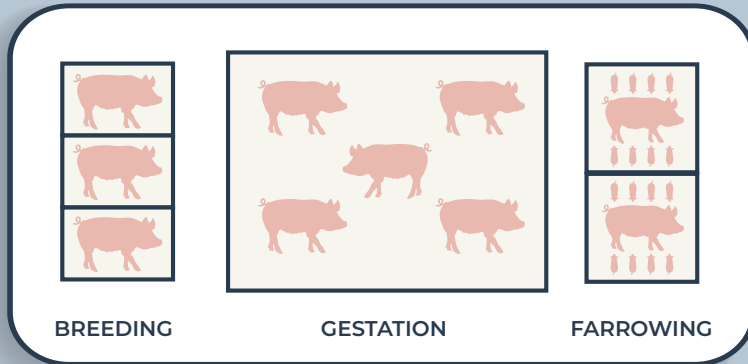

JUST A FEW OF THE BENEFITS OF OUR SOW HOUSING SYSTEM:

- Sows transition to group housing upon confirmation of pregnancy, averaging 80 fewer days spent in crates — 70% less time than traditionally housed sows
- Can freely explore their surroundings
- Ample opportunities to exercise and socialize
- Increased interaction with caregivers

VS